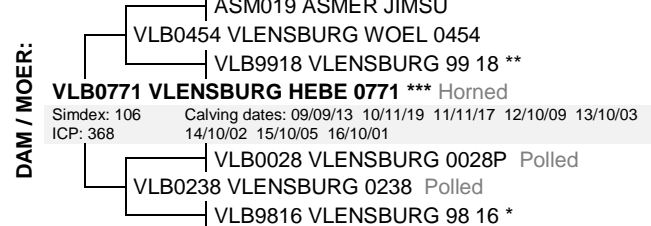

### VLENSBURG HELGA 1461

VLB1461

Lot. 53

HM VILJOEN,VLENSBURG POSBUS 500 PARYS 9585 TEL:27826554262

SIMMENTALER

Birth Date: 2014/10/02 Simdex: 108 Star: Reg. Status: REG FEMALE/VROULIK  
 Age: 82 months Days last calved: 337 ICP: 370 Inspection Date: 2017/05/11  
 Herdbook: SP Calvings: 5 Reg. No: 102759529  
 Horn: Calving dates: 16/09/06 17/09/15 18/10/26 19/10/08 20/09/23