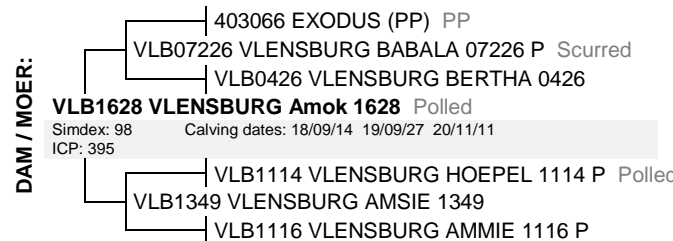

**SIMMENTALER**

Birth Date: 2019/09/27  
Age: 22 months  
Herdbook: SP  
Horn:

Simdex:  
Days last calved:  
Calvings:  
Calving dates:

Star:  
ICP:

Reg. Status: CBK  
Not yet inspected

**FEMALE/VROULIK**  
Reg. No: 103333209