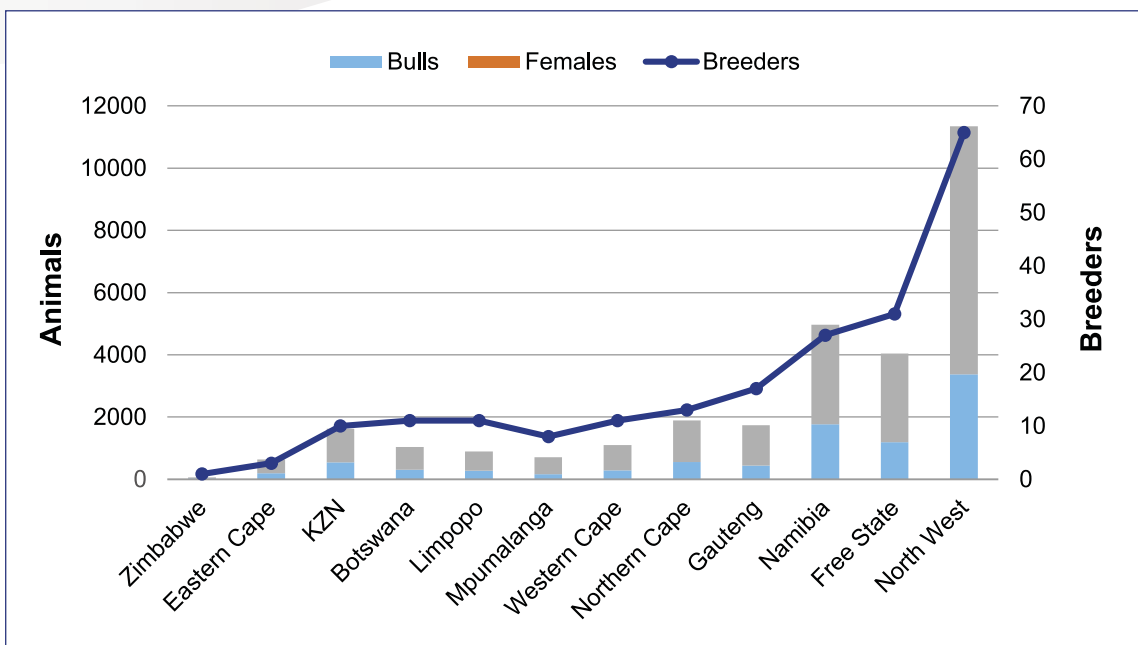

Breed Averages

Age of females at 1st calving: **31 months**
Inter-Calving Period for females: **444 days**

Highest Prices 2019

Sales under the Rules of the Society

BULL

Name & ID: Erico E16216
Price: R140 000
Auction: 3 Van Die Beste Veiling
Date: 11/09/2019
Seller: EE Schulenburg, Coligny
Buyer: Makesafe Familie Trust, Vryburg

OPEN HEIFER

Name & ID: Rivervalley Christine, AB1626
Price: R30 000
Auction: Gauteng North Auction
Date: 31/08/2019
Seller: PA Abrahamse, Three Rivers
Buyer: LD van Heerden, Pyramid

PREGNANT HEIFER

Name & ID: Leeupoort PN1768
Price: R40 000
Auction: Leeupoort Simmentaler Auction, Rustenburg
Date: 24/09/2019
Seller: PJ Nienaber, Rustenburg (Leeupoort Simmentaler Stud)
Buyer: DC Pretorius, Krugersdorp

Simmentaler Female Numbers

Simmentaler Breed Numbers

Number of Simmentaler Animals and Members per Province

Meeste Kalwers

Bulle waarvan die afgelope 5 jaar, die meeste lewendige kalwers aangemeld is.

Erico Brussouw