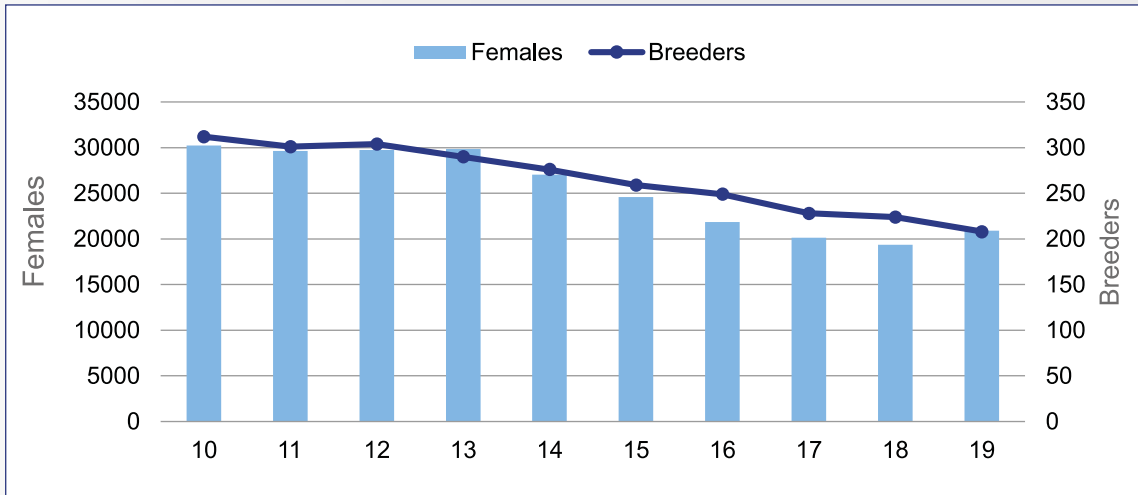

Source: Reports for the 2019 September Simmentaler Group Breedplan Analysis

October 2019

Active Simmentaler studs: **208**

Live animals in possession of active members: **30 036**
(9 120 bulls and 20 916 females)

Breed Averages

Age of females at 1st calving: **31 months**
Inter-Calving Period for females: **444 days**

Highest Prices 2019

Sales under the Rules of the Society

BULL

Name & ID: Erico E16216
Price: R140 000
Auction: 3 Van Die Beste Veiling
Date: 11/09/2019
Seller: EE Schulenburg, Coligny
Buyer: Makesafe Familie Trust, Vryburg

OPEN HEIFER

Name & ID: Rivervalley Christine, AB1626
Price: R30 000
Auction: Gauteng North Auction
Date: 31/08/2019
Seller: PA Abrahamse, Three Rivers
Buyer: LD van Heerden, Pyramid

PREGNANT HEIFER

Name & ID: Leeupoort PN1768
Price: R40 000
Auction: Leeupoort Simmentaler Auction, Rustenburg
Date: 24/09/2019
Seller: PJ Nienaber, Rustenburg (Leeupoort Simmentaler Stud)
Buyer: DC Pretorius, Krugersdorp

Simmentaler Female Numbers

Simmentaler Breed Numbers

Number of Simmentaler Animals and Members per Province

Meeste Kalwers

Bulle waarvan die afgelope 5 jaar, die meeste lewendige kalwers aangemeld is.

Erico Brussouw