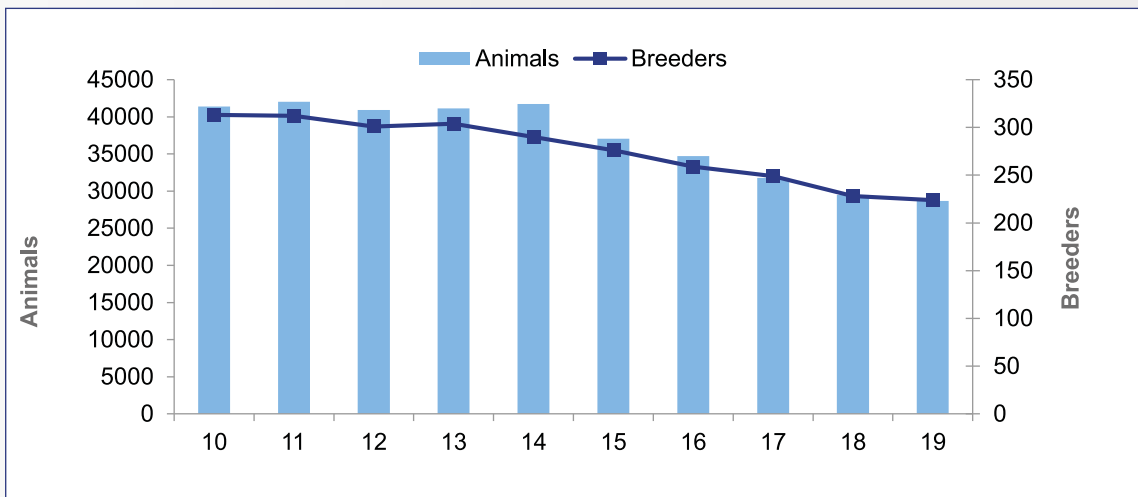

Source: Reports for the 2019 September Simmentaler Group Breedplan Analysis

October 2019

Active Simmentaler studs: **208**

Live animals in possession of active members: **30 036**
(9 120 bulls and 20 916 females)

Breed Averages

Age of females at 1st calving: **31 months**
Inter-Calving Period for females: **444 days**

Highest Prices 2019

Sales under the Rules of the Society

BULL

Name & ID: Erico E16216
Price: R140 000
Auction: 3 Van Die Beste Veiling
Date: 11/09/2019
Seller: EE Schulenburg, Coligny
Buyer: Makesafe Familie Trust, Vryburg

OPEN HEIFER

Name & ID: Rivervalley Christine, AB1626
Price: R30 000
Auction: Gauteng North Auction
Date: 31/08/2019
Seller: PA Abrahamse, Three Rivers
Buyer: LD van Heerden, Pyramid

PREGNANT HEIFER

Name & ID: Leeupoort PN1768
Price: R40 000
Auction: Leeupoort Simmentaler Auction, Rustenburg
Date: 24/09/2019
Seller: PJ Nienaber, Rustenburg (Leeupoort Simmentaler Stud)
Buyer: DC Pretorius, Krugersdorp

Simmentaler Female Numbers

Simmentaler Breed Numbers

Number of Simmentaler Animals and Members per Province

Meeste Kalwers

Bulle waarvan die afgelope 5 jaar, die meeste lewendige kalwers aangemeld is.

Erico Brussouw