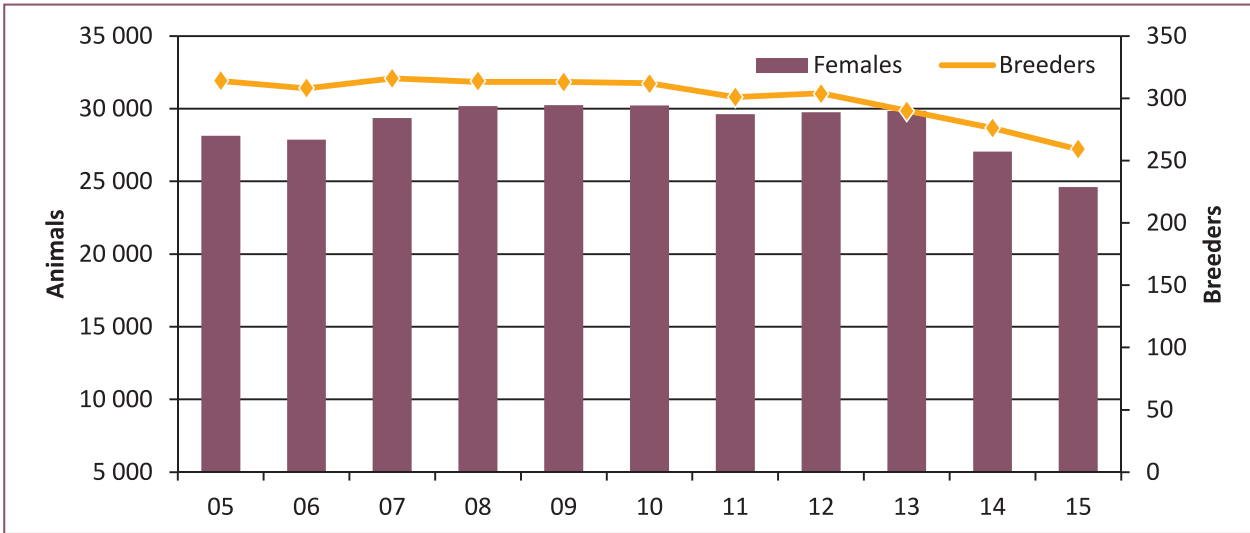

Simmentaler Female Numbers